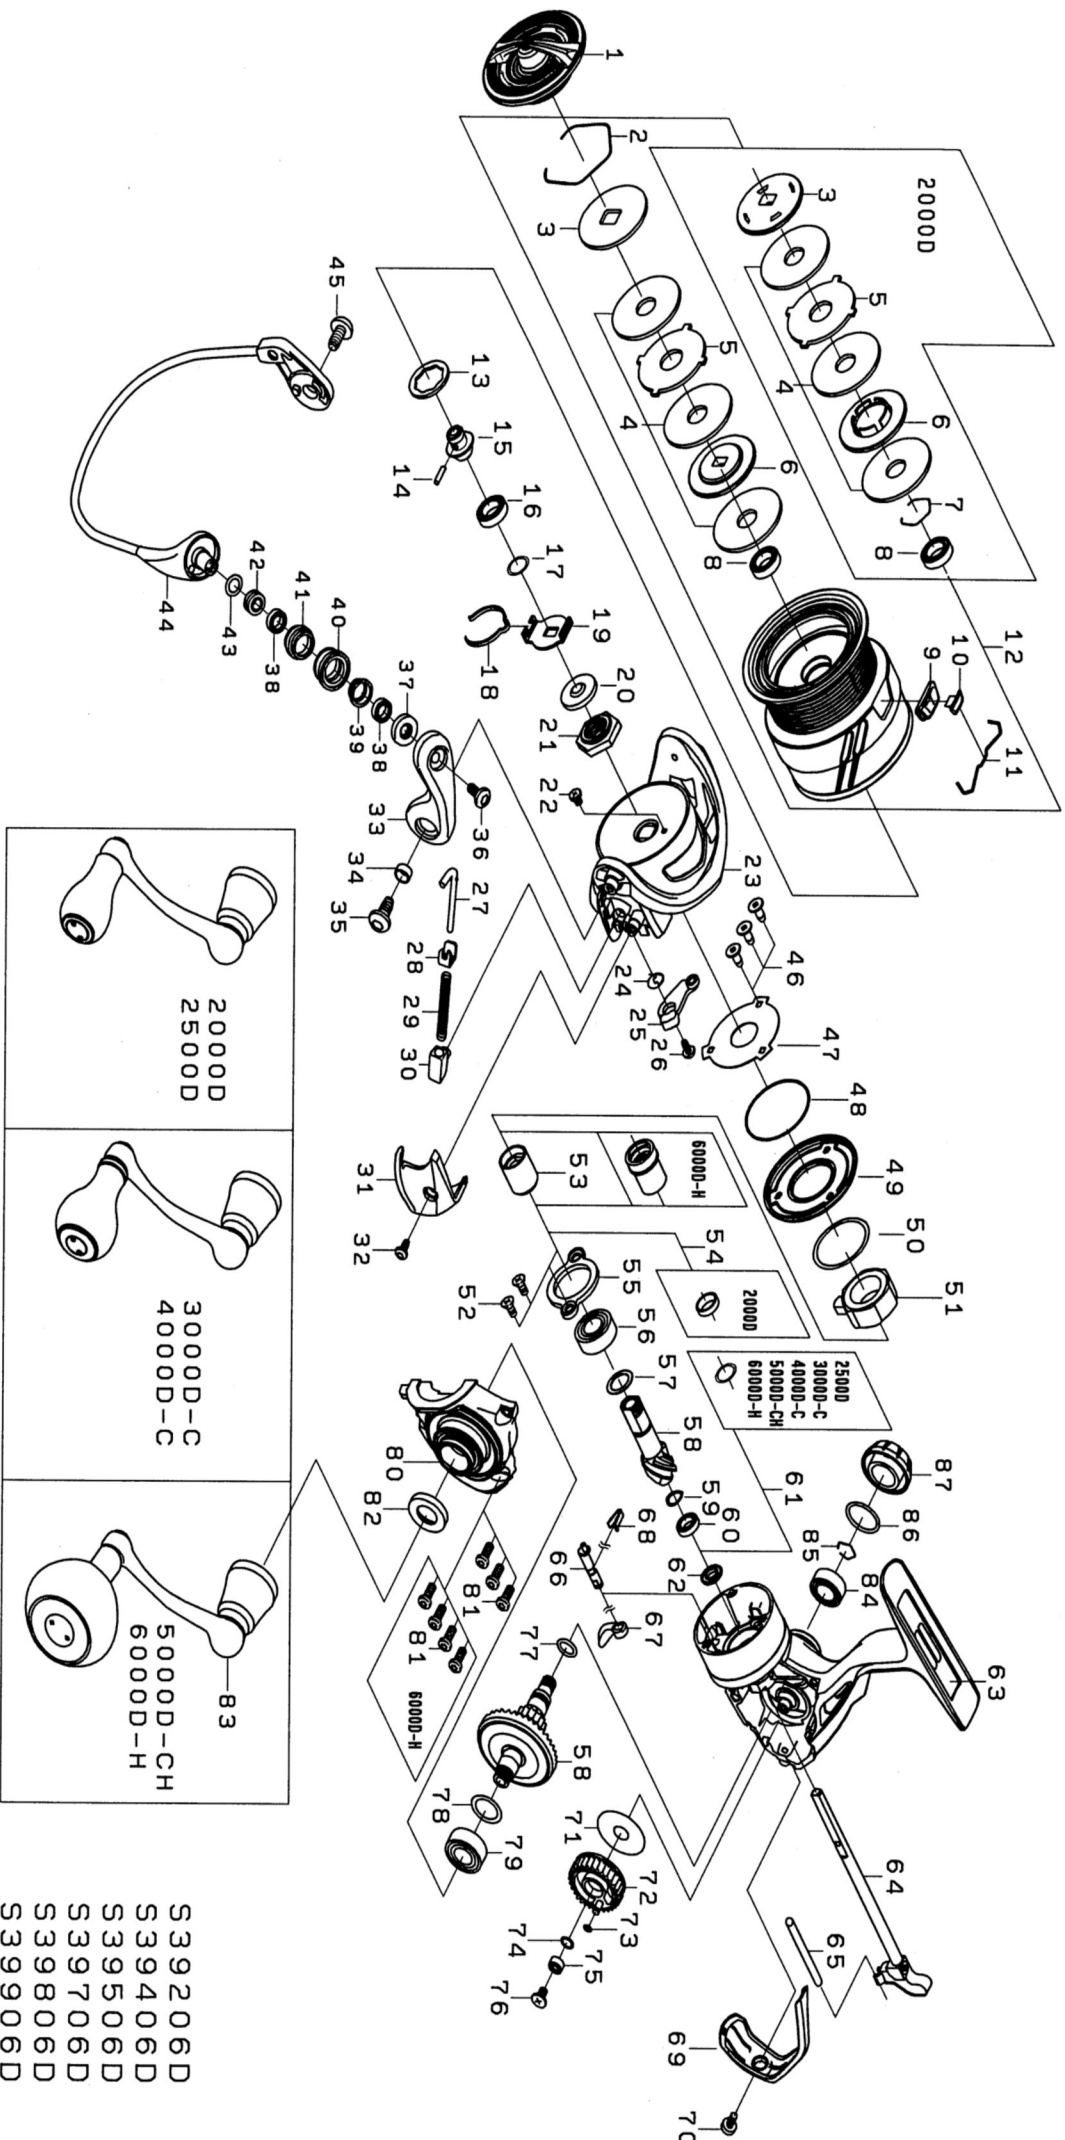

2017 SOL III LT 6000D-H

- S 39206D
- S 39406D
- S 39506D
- S 39706D
- S 39806D
- S 39906D

Please quote by part number, not key number when ordering
spares@daiwaaustralia.com.au PH: 02 8644 8644

2017 SOL III LT 6000D-H

Key No.	Part Number	Description	Key No.	Part Number	Description
1	6J579901	DRAG KNOB	45	6H431201	BAIL HOLDER SCREW
2	61704101	DRAG RING	46	6J429301	MAGSEALED PLATE SCREW
3	6J577501	DRAG DISC WASHER	47	6J428901	MAGSEALED PLATE
4	6J679001	ATD DRAG WASHER	48	6J212901	MAGSEALED PLATE ORING
5	6J577301	DRAG LIP WASHER	49	6J428801	MAGSEALED CAP
6	6J577401	DRAG DISC WASHER	50	6J431601	ONEWAY CLUTCH WASHER
7	-	-	51	6J309101	ONEWAY CLUTCH
8	6E306801	DRAG BALL BEARING	52	6G997301	PINION BEARING PLATE SCREW
9	6J568601	LINE STOPPER PLATE	53	6J397301	CLUTCH RING
10	6J558001	LINE STOPPER	54	-	-
11	6J314801	LINE STOPPER SPRING	55	6J020801	PINION BEARING PLATE
12	6J671901	SPOOL ASSEMBLY (2~12)	56	6G522802	PINION BALL BEARING (A)
13	6J576700	SPOOL WASHER	57	63712800	PINION BEARING WASHER (A)
14	6J558202	SPOOL METAL SCREW	58	6Z023712	PINION + DRIVE GEAR SET
15	6J576601	SPOOL METAL	59	6G572501	PINION BEARING SPRING WASHER (B)
16	6G756301	SPOOL METAL BEARING	60	6G467102	PINION BALL BEARING (B)
17	6J602101	CLICK HOLDER WASHER	61	-	-
18	6J525101	CLICK LEAF SPRING	62	6J428101	PINION COLLAR
19	6J576501	CLICK HOLDER	63	6J611001	BODY ASSY
20	6H995201	ROTOR NUT PACKING	64	6J576101	MAIN SHAFT
21	6H995101	ROTOR NUT	65	6J084806	OSCILLATING POST
22	6H022701	ROTOR NUT SCREW	66	6J020501	STOPPER CAM
23	6H994332	ROTOR	67	6H595401	STOPPER LEVER
24	6H413601	KICK LEVER SPRING	68	6H697801	STOPPER CAM LEAF SPRING
25	6H994401	KICK LEVER ASSY	69	6J429401	REAR CAP
26	6H417701	KICK LEVER SCREW	70	6J389001	REAR CAP SCREW
27	6H640601	ARM LEVER SHAFT	71	6J496901	OSCILLATING GEAR WASHER
28	6H576101	ARM LEVER SHAFT PLATE	72	6J575901	OSCILLATING GEAR
29	6H640701	ARM LEVER SHAFT SPRING	73	6B853101	OSCILLATING GEAR ORING
30	6J089401	ARM LEVER SHAFT HOLDER	74	6G522100	OSCILLATING GEAR BALL BEARING WASHER
31	6H994601	ARM LEVER SP COVER	75	6G467105	OSCILLATING GEAR BALL BEARING
32	6H431301	ARM LEVER SP COVER SCREW	76	6H463401	OSCILLATING GEAR BALL BEARING SCREW
33	6H960124	ARM LEVER	77	6G645301	DRIVE GEAR ORING
34	6H962401	ARM LEVER COLLAR	78	63737800	DRIVE WASHER
35	6H431201	ARM LEVER SCREW	79	6G523406	DRIVE GEAR BALL BEARING (A)
36	6H697701	ROLLER SCREW	80	6J612001	BODY COVER ASSY
37	6H744001	ROLLER MAGSEALED (A)	81	6J389801	BODY COVER SCREW
38	6G686903	ROLLER BALL BEARING	82	6H730801	HANDLE CAP PACKING
39	6H743901	ROLLER BALL BEARING COLLAR (A)	83	6J611401	HANDLE ASSY
40	6H743801	LINE ROLLER	84	6G431007	DRIVE GEAR BALL BEARING (B)
41	6H743701	ROLLER BALL BEARING COLLAR (B)	85	6G525101	DRIVE BEARING RING
42	6H743401	ROLLER MAGSEALED (B)	86	6G672401	HANDLE CAP ORING
43	6B411700	ROLLER MAGSEALED WASHER	87	6J429901	HANDLE CAP
44	6J576402	BAIL ASSY